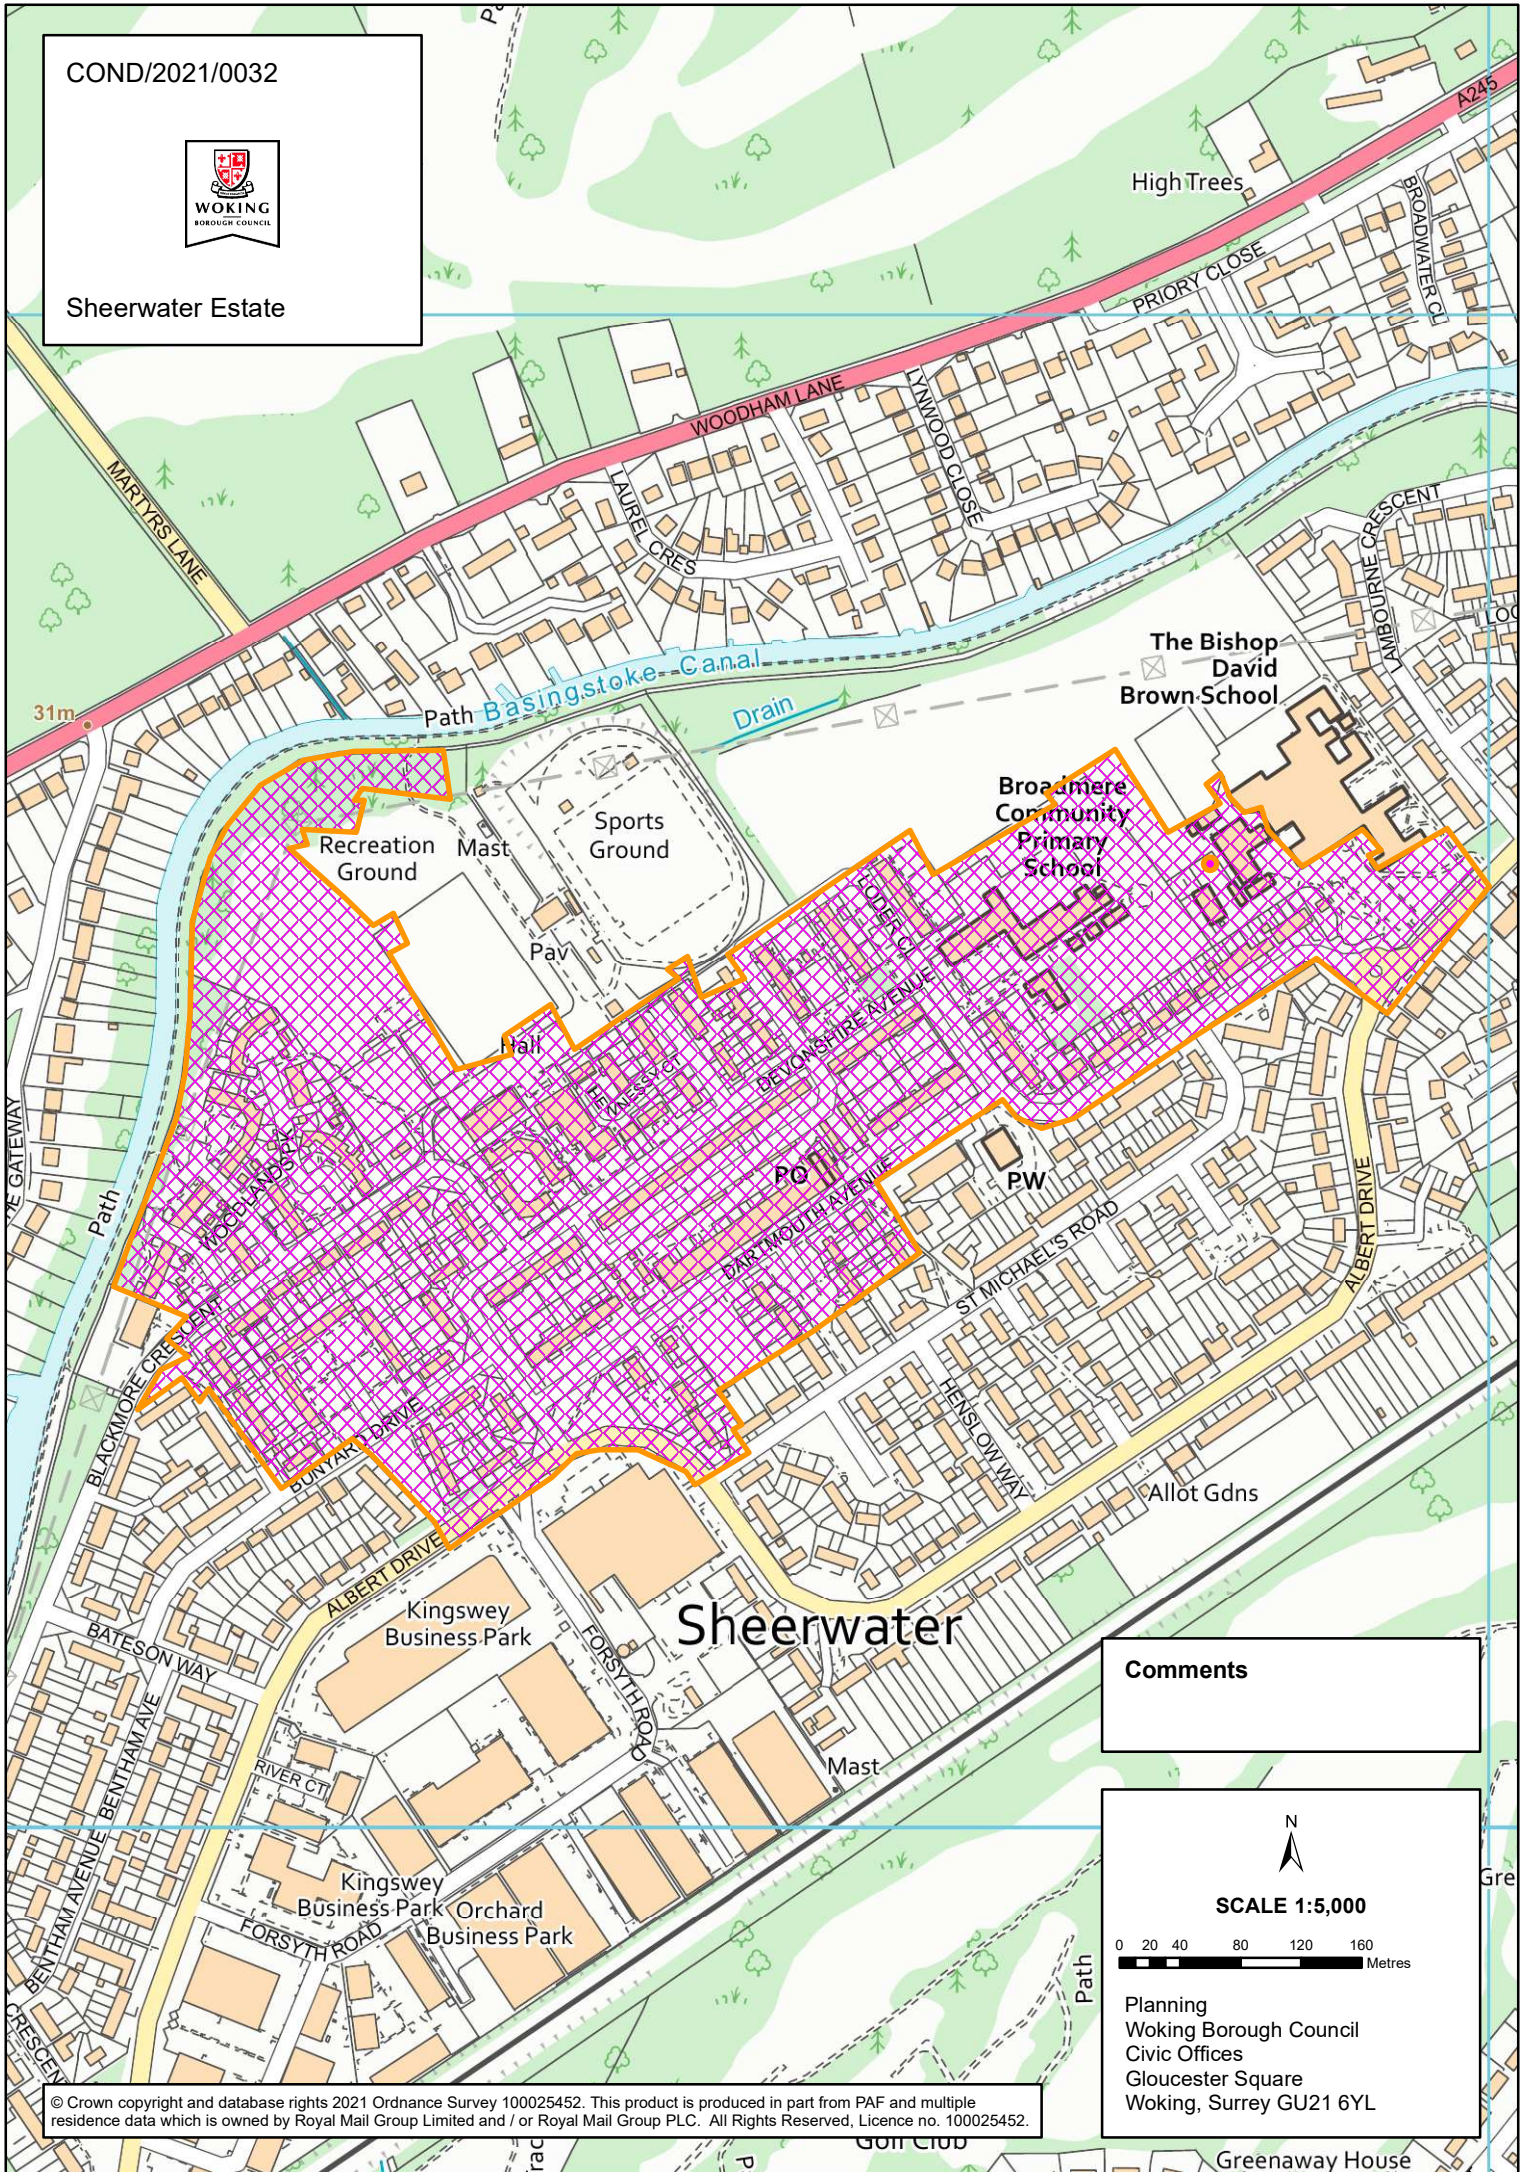

COND/2021/0032

Sheerwater Estate

The Bishop David Brown School

Broadmere Community Primary School

Sheerwater

Comments

N

SCALE 1:5,000

0 20 40 80 120 160 Metres

Planning
Woking Borough Council
Civic Offices
Gloucester Square
Woking, Surrey GU21 6YL

© Crown copyright and database rights 2021 Ordnance Survey 100025452. This product is produced in part from PAF and multiple residence data which is owned by Royal Mail Group Limited and / or Royal Mail Group PLC. All Rights Reserved, Licence no. 100025452.